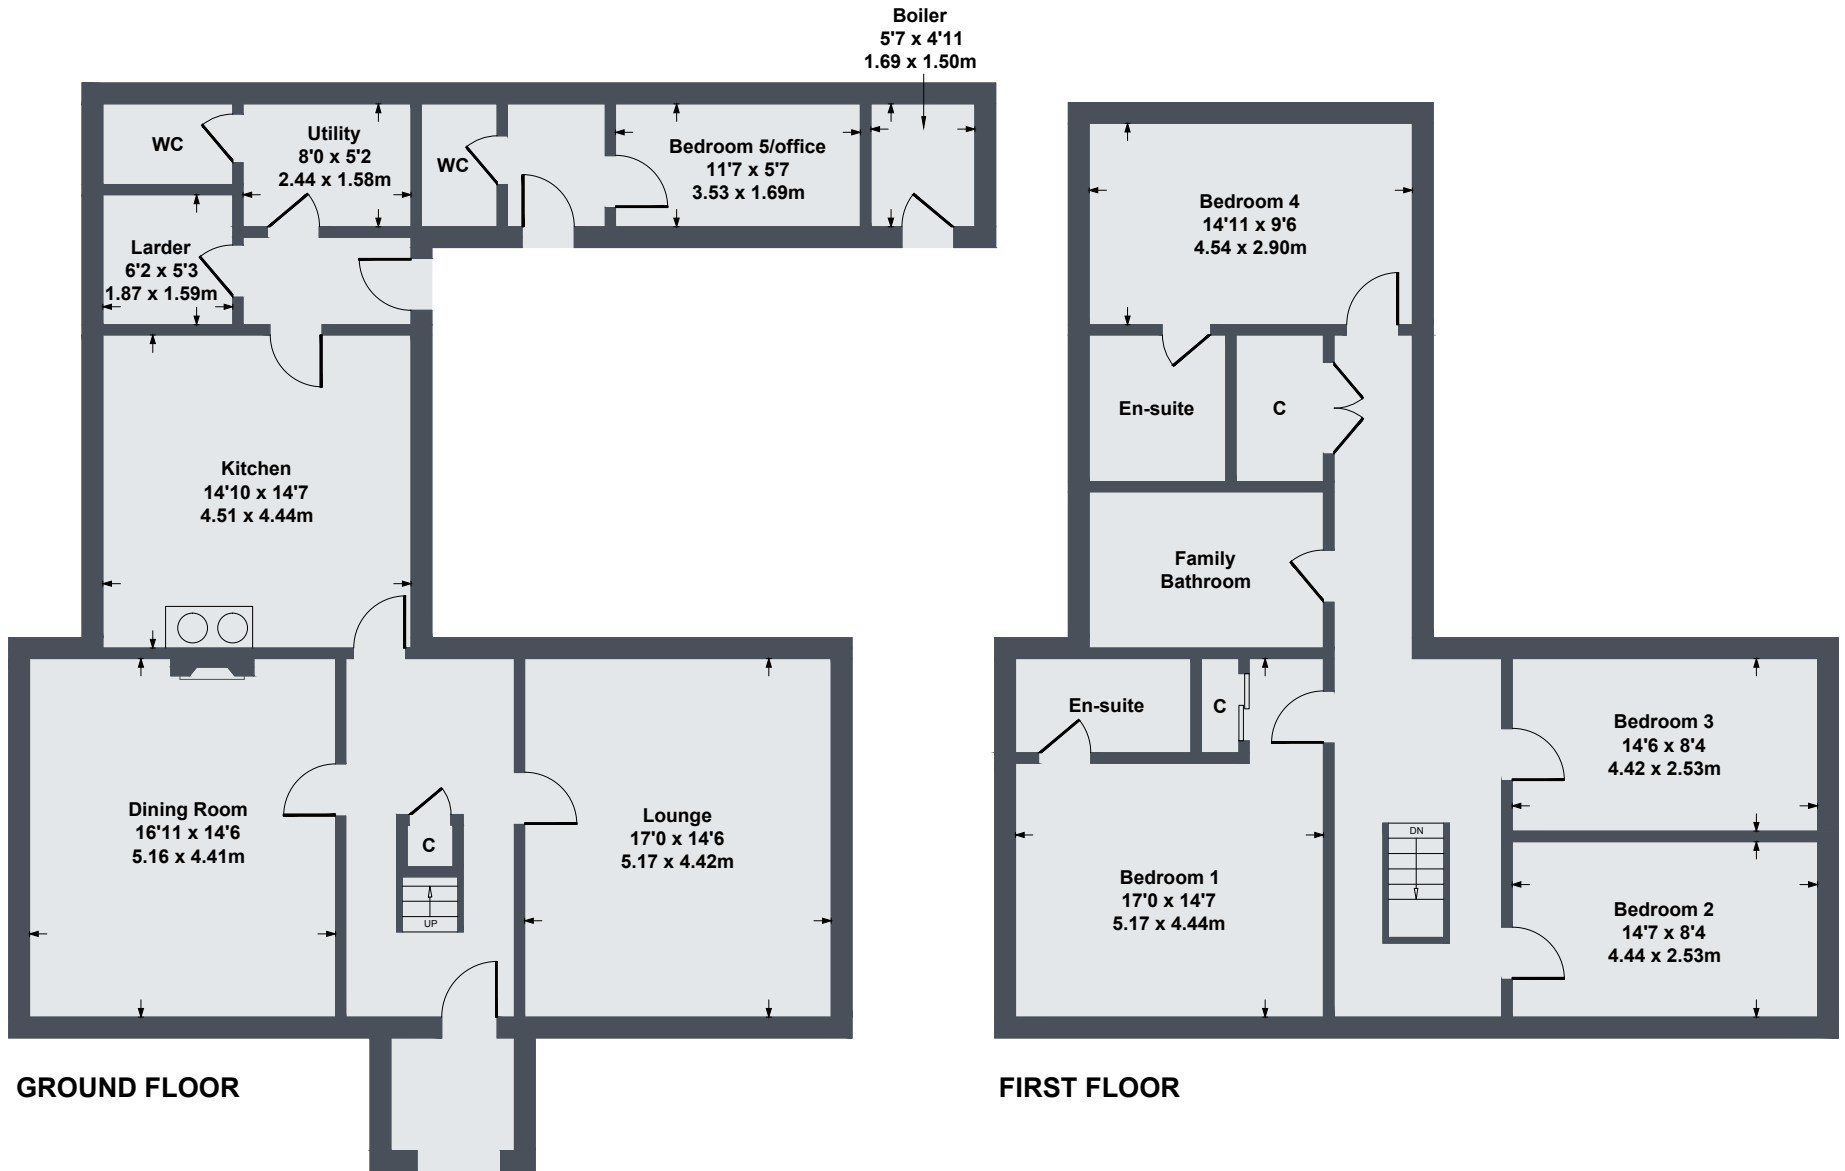

Low Barton Farmhouse

Approximate Gross Internal Area

2250 sq ft - 209 sq m

SKETCH PLAN FOR ILLUSTRATIVE PURPOSES ONLY

All measurements walls, doors, windows, fittings and appliances, their sizes and locations, are approximate only. They cannot be regarded as being a representation by the seller, nor their agent.