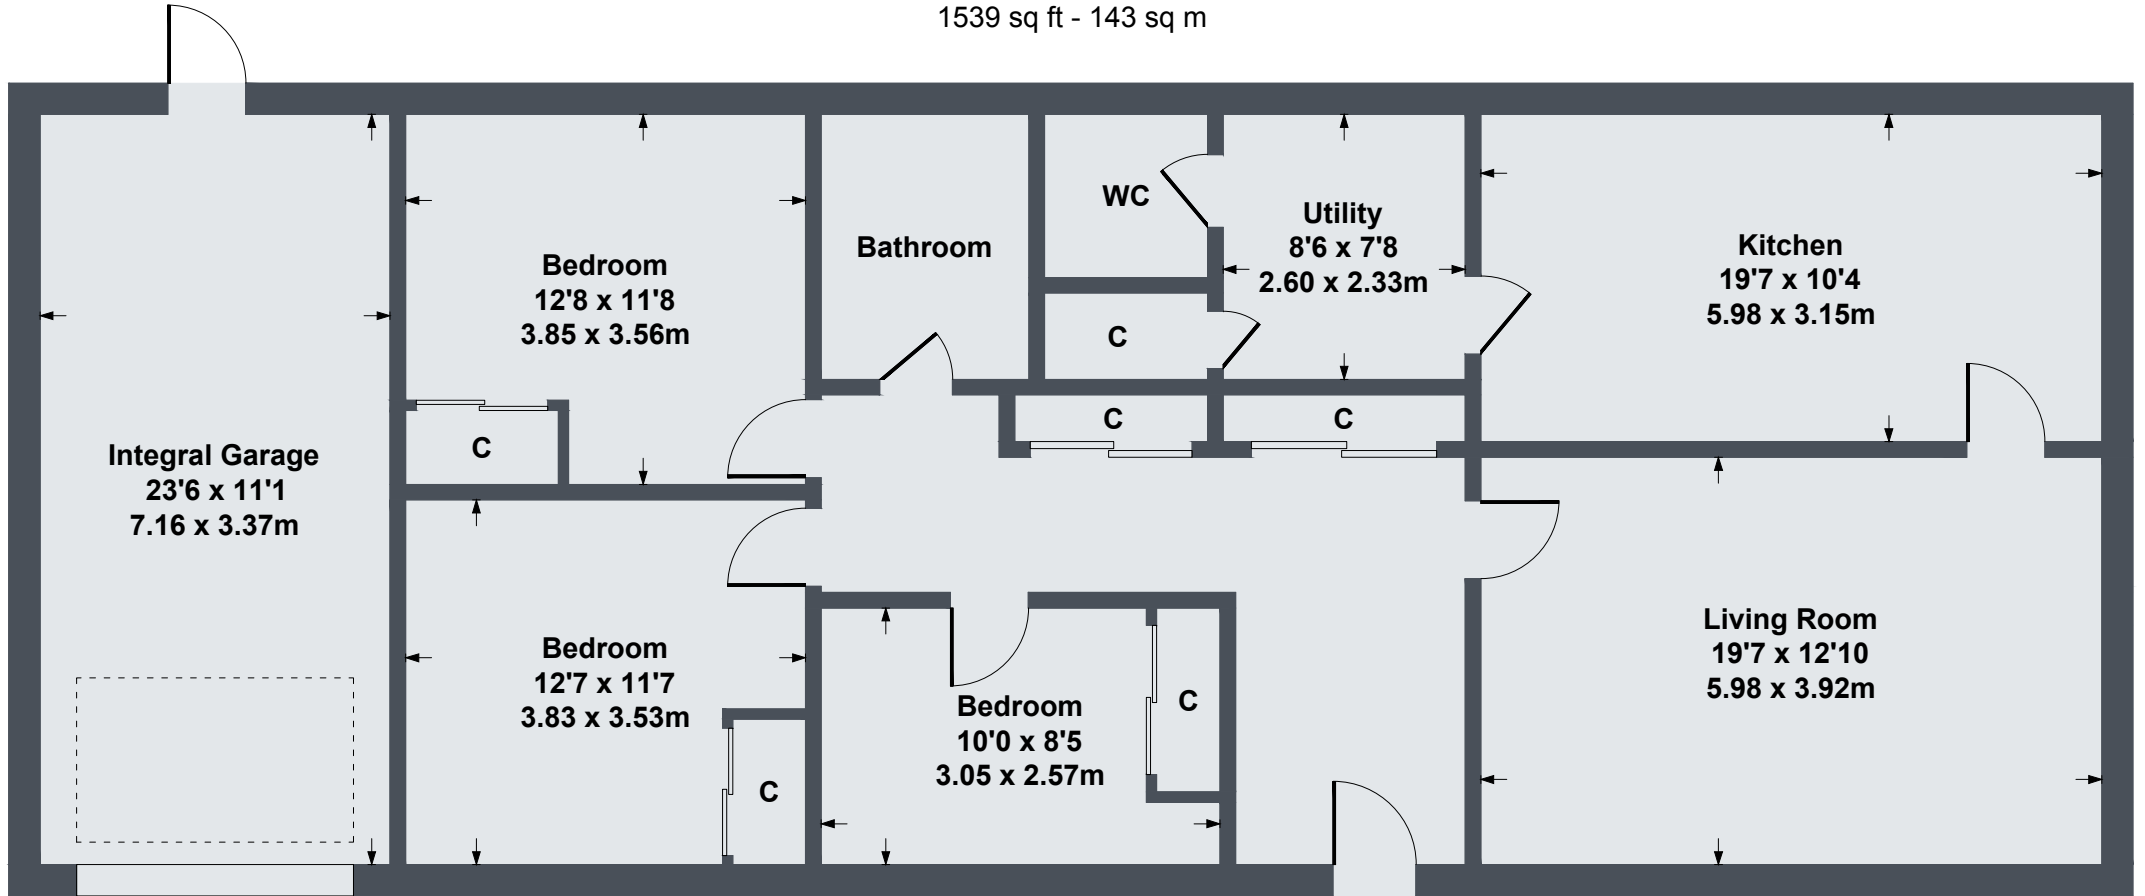

South View Bungalow

Approximate Gross Internal Area

1539 sq ft - 143 sq m

SKETCH PLAN FOR ILLUSTRATIVE PURPOSES ONLY

All measurements walls, doors, windows, fittings and appliances, their sizes and locations, are approximate only. They cannot be regarded as being a representation by the seller, nor their agent.