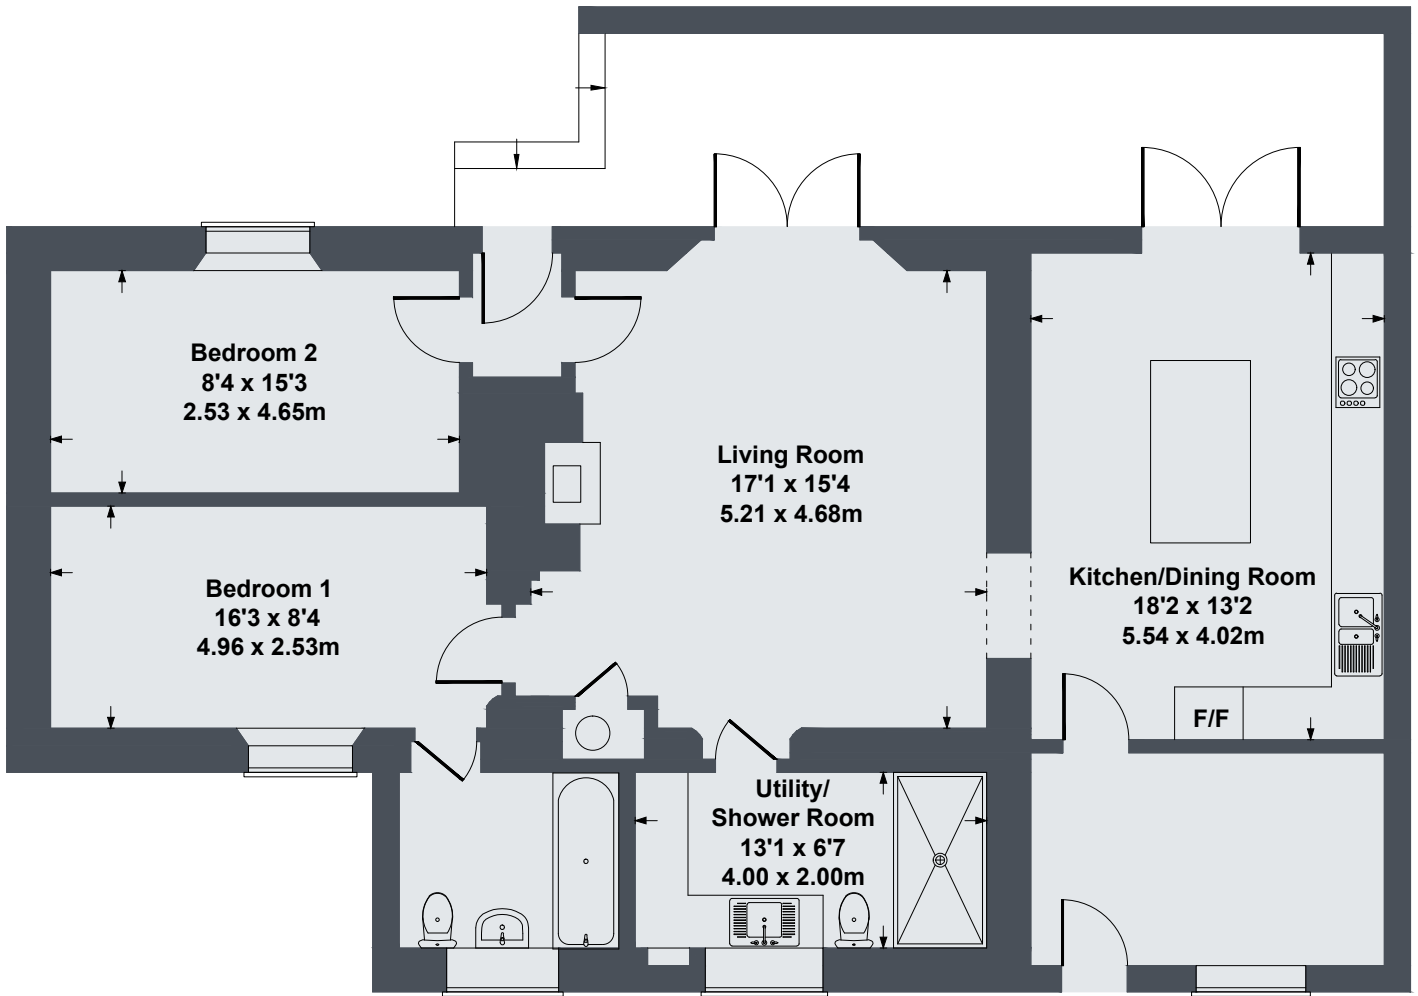

# Low Barton Farm, Whittingham

Approximate Gross Internal Area

1173 sq ft - 109 sq m

## GROUND FLOOR

### SKETCH PLAN FOR ILLUSTRATIVE PURPOSES ONLY

All measurements walls, doors, windows, fittings and appliances, their sizes and locations, are approximate only. They cannot be regarded as being a representation by the seller, nor their agent.