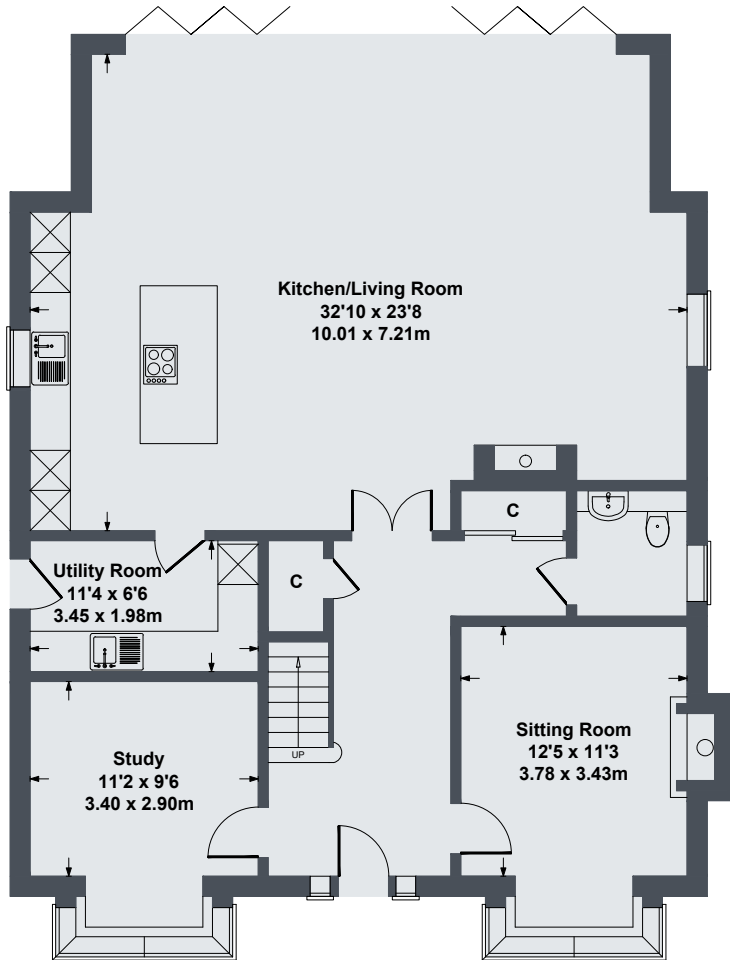

Vale Lodge, Roecliffe, Nr Boroughbridge

Approximate Gross Internal Area

2425 sq ft - 225 sq m

GROUND FLOOR

FIRST FLOOR

SKETCH PLAN FOR ILLUSTRATIVE PURPOSES ONLY

All measurements walls, doors, windows, fittings and appliances, their sizes and locations, are approximate only. They cannot be regarded as being a representation by the seller, nor their agent.