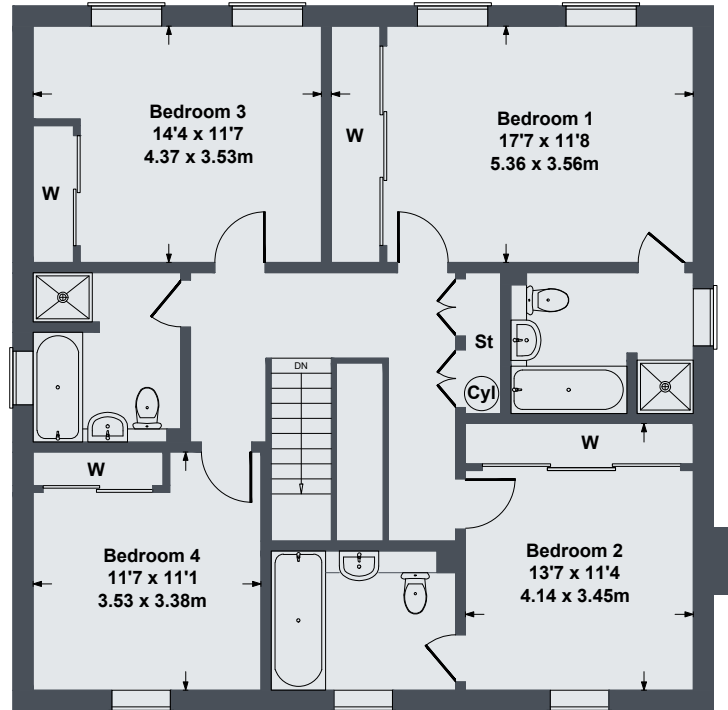

Vale Lodge, Roecliffe, Nr Boroughbridge

Approximate Gross Internal Area

2425 sq ft - 225 sq m

GROUND FLOOR

FIRST FLOOR

SKETCH PLAN FOR ILLUSTRATIVE PURPOSES ONLY

All measurements walls, doors, windows, fittings and appliances, their sizes and locations, are approximate only. They cannot be regarded as being a representation by the seller, nor their agent.